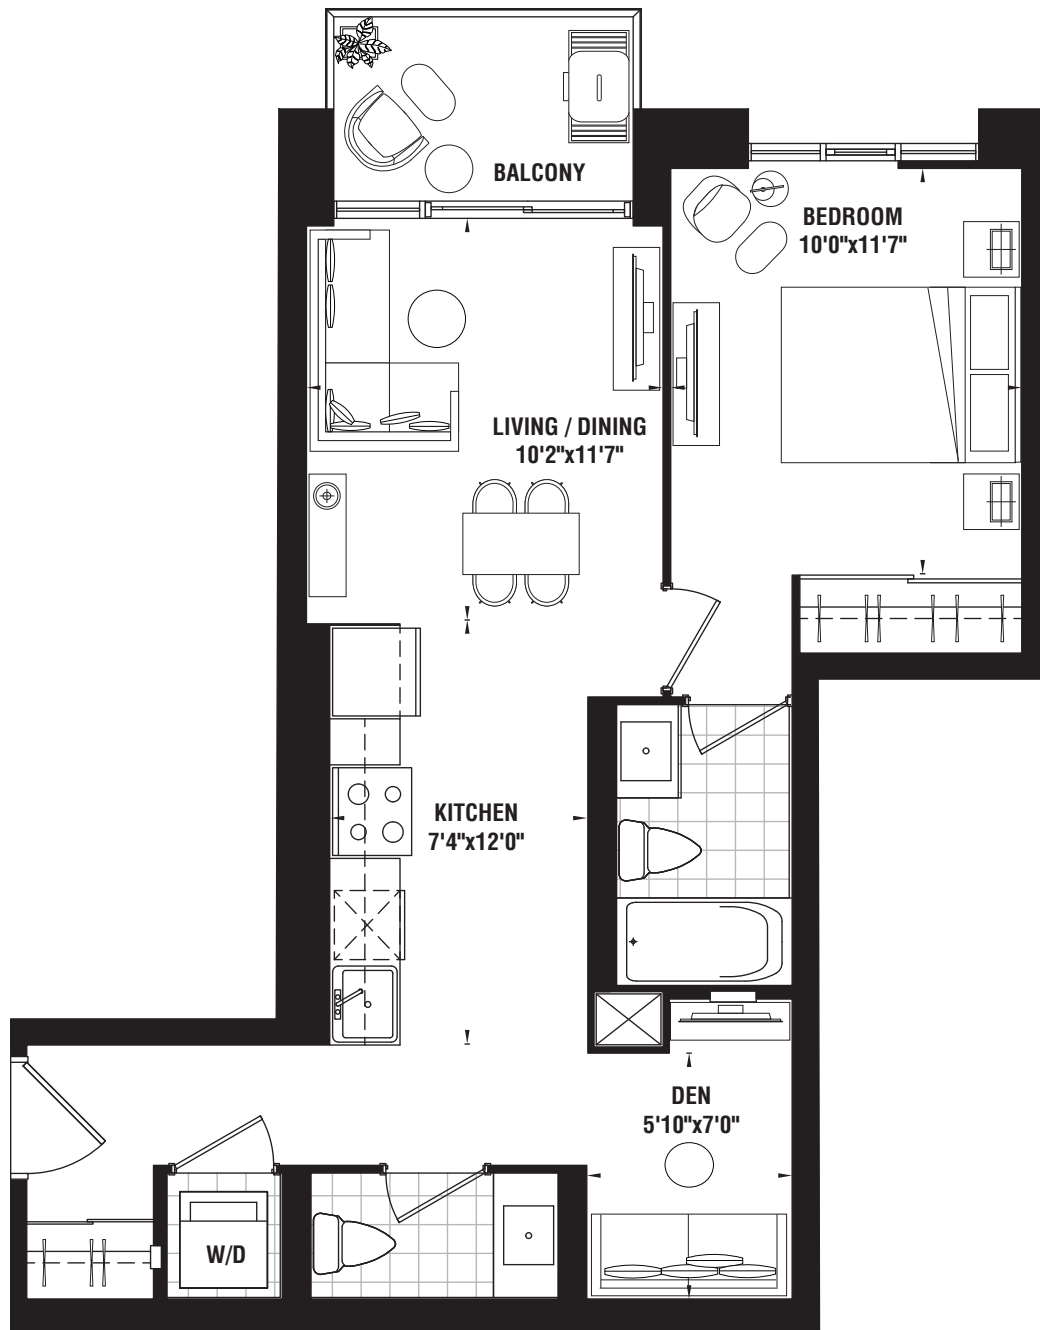

ONE BEDROOM+DEN | 653 sq.ft.

BALCONY 45 SQ. FT.

FLOOR 8 - 32