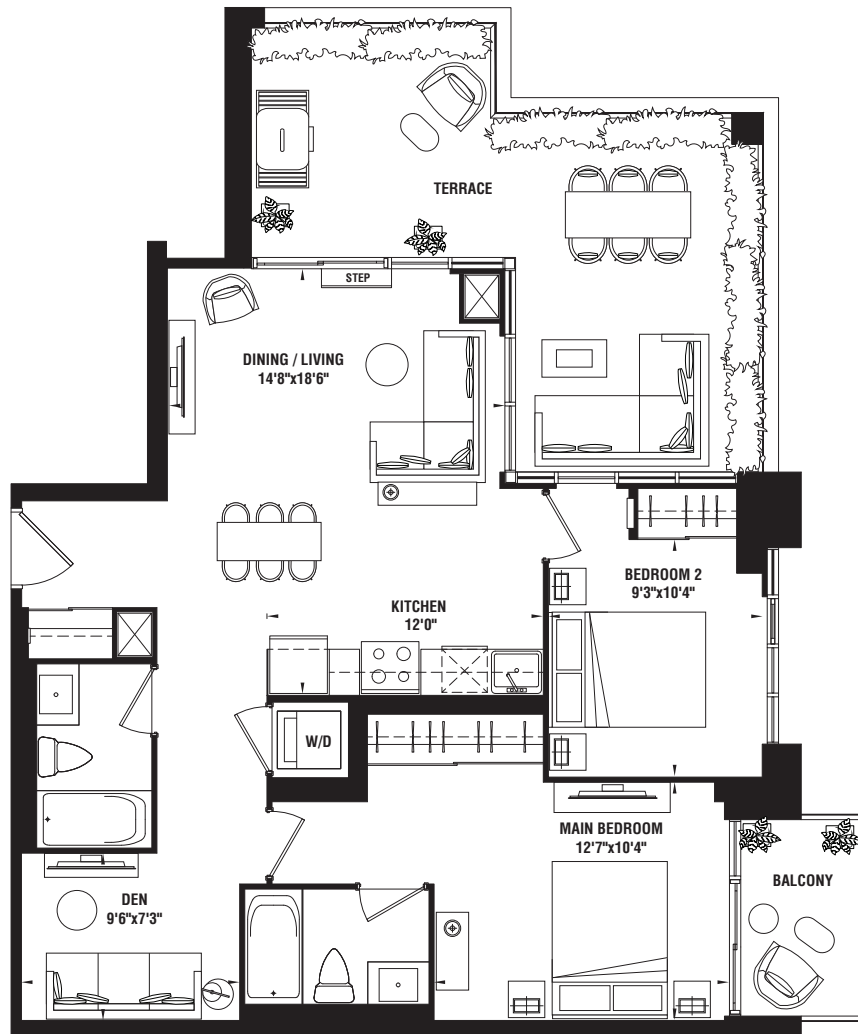

TWO BEDROOM+DEN | 949 sq.ft.

BALCONY 272 SQ. FT. + BALCONY 45 SQ. FT. | TERRACE 272 SQ. FT. + BALCONY 45 SQ. FT.

FLOOR LPH - PH