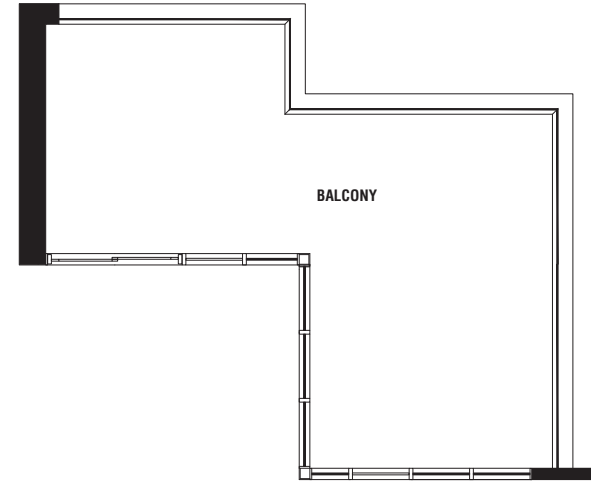

TWO BEDROOM+DEN | 949 sq.ft.

BALCONY 272 SQ. FT. + BALCONY 45 SQ. FT. | TERRACE 272 SQ. FT. + BALCONY 45 SQ. FT.

FLOOR LPH - PH