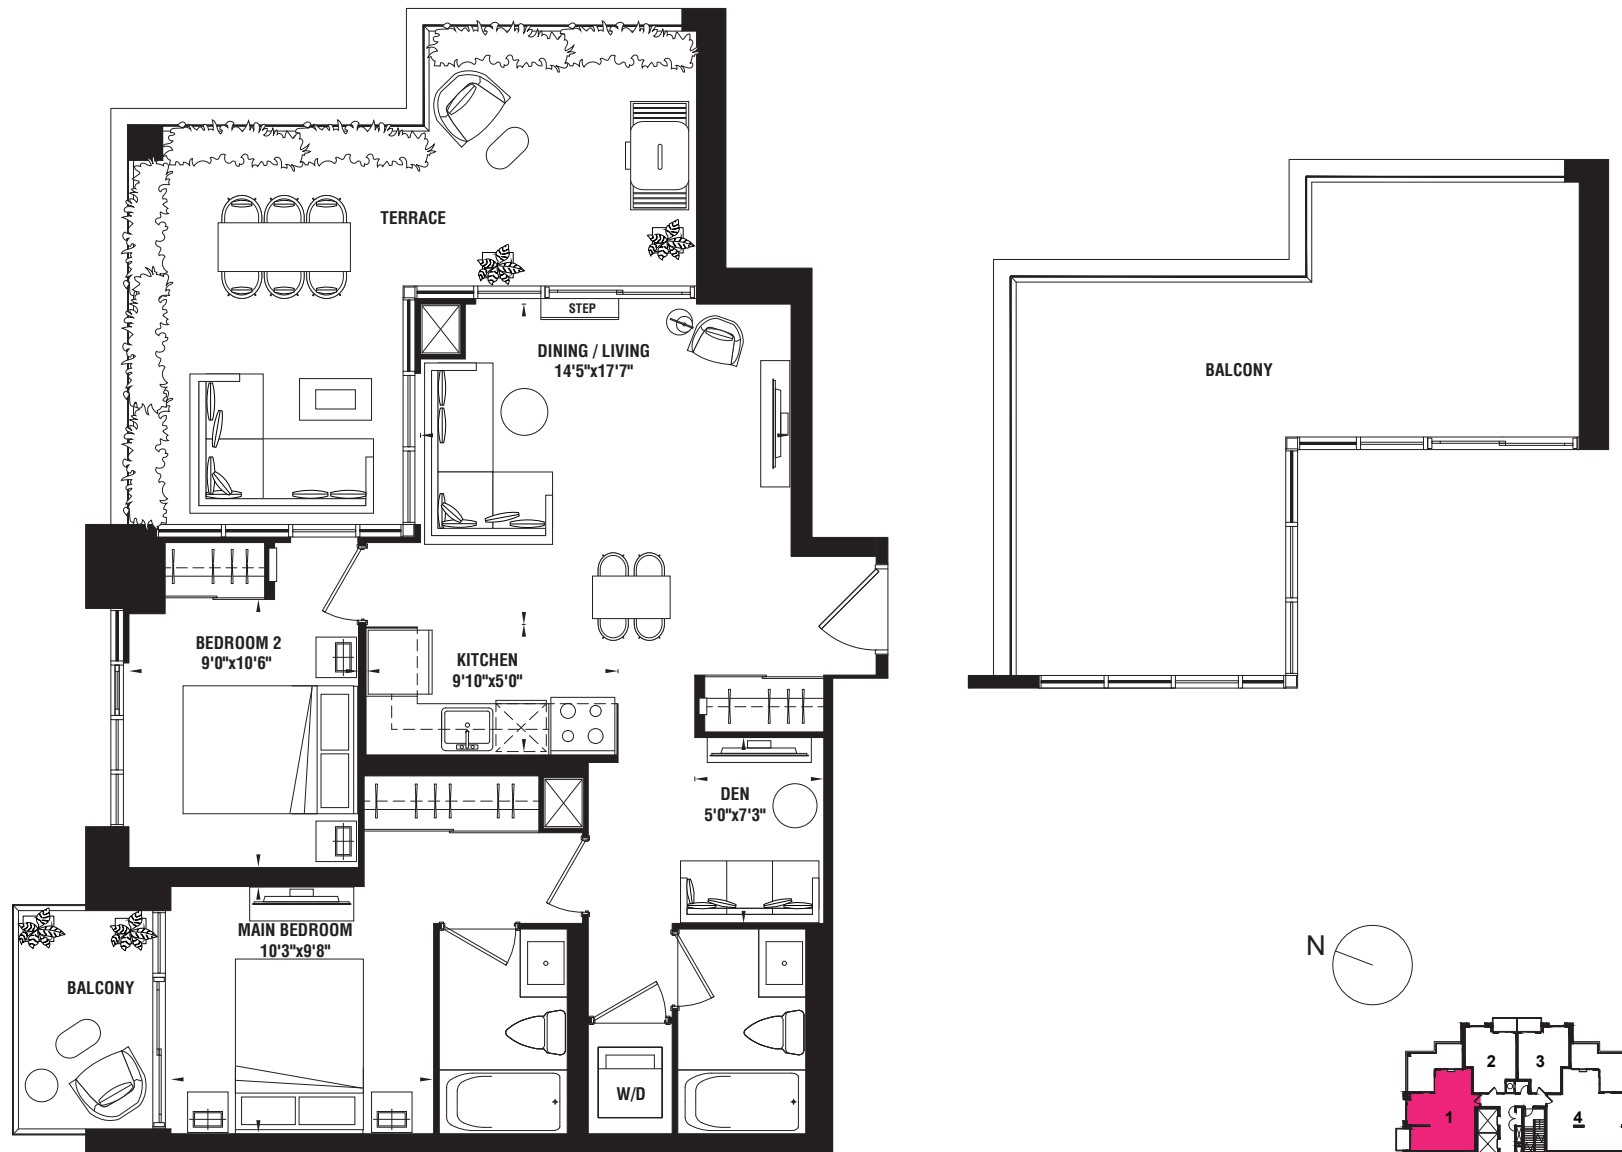

TWO BEDROOM+DEN | 849 sq.ft.

BALCONY 272 SQ. FT. + BALCONY 45 SQ. FT. | TERRACE 272 SQ. FT. + BALCONY 45 SQ. FT.

FLOOR LPH - PH