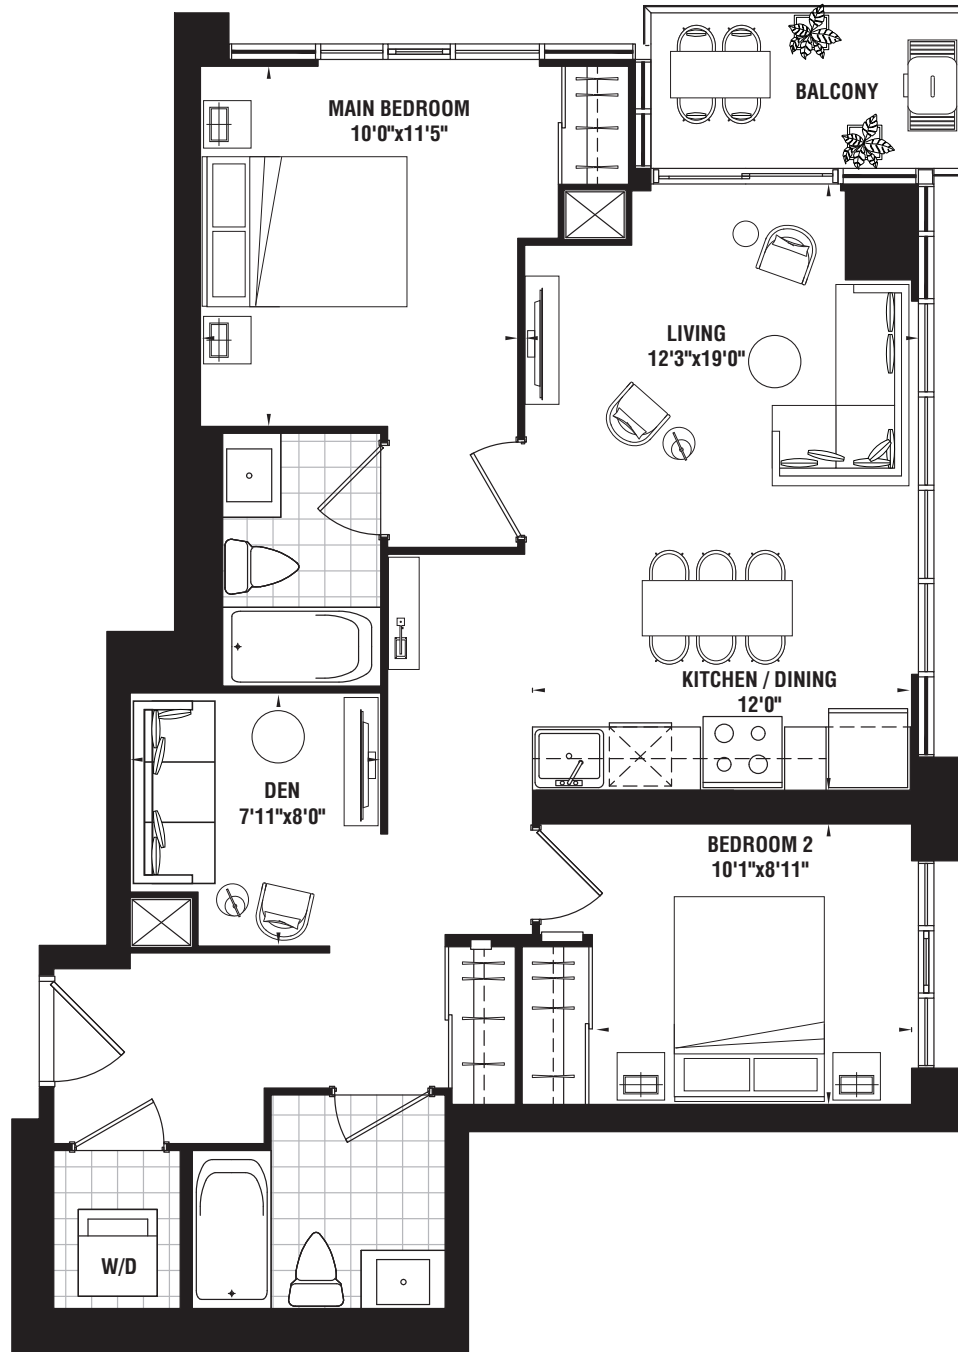

TWO BEDROOM+DEN | 920 sq.ft.

BALCONY 48 SQ. FT.

FLOOR 8 - 32