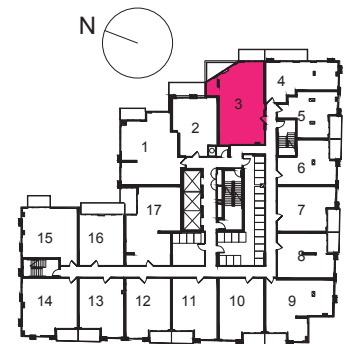

TWO BEDROOM+DEN | 863 sq.ft.

BALCONY 59 SQ. FT. | TERRACE 55 SQ. FT.

FLOOR 4