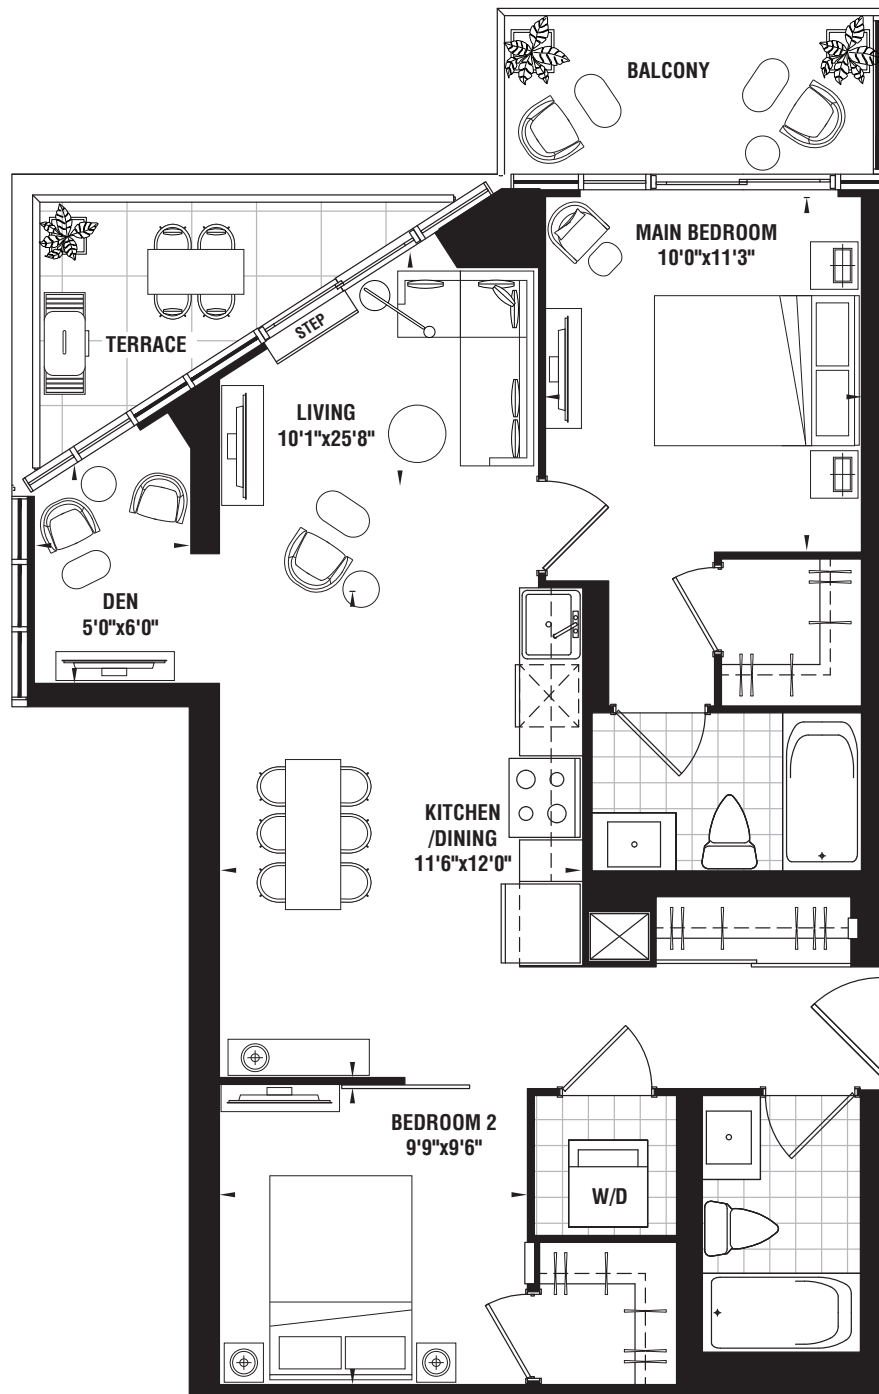

TWO BEDROOM+DEN | 863 sq.ft.

BALCONY 59 SQ. FT. | TERRACE 55 SQ. FT.

FLOOR 4