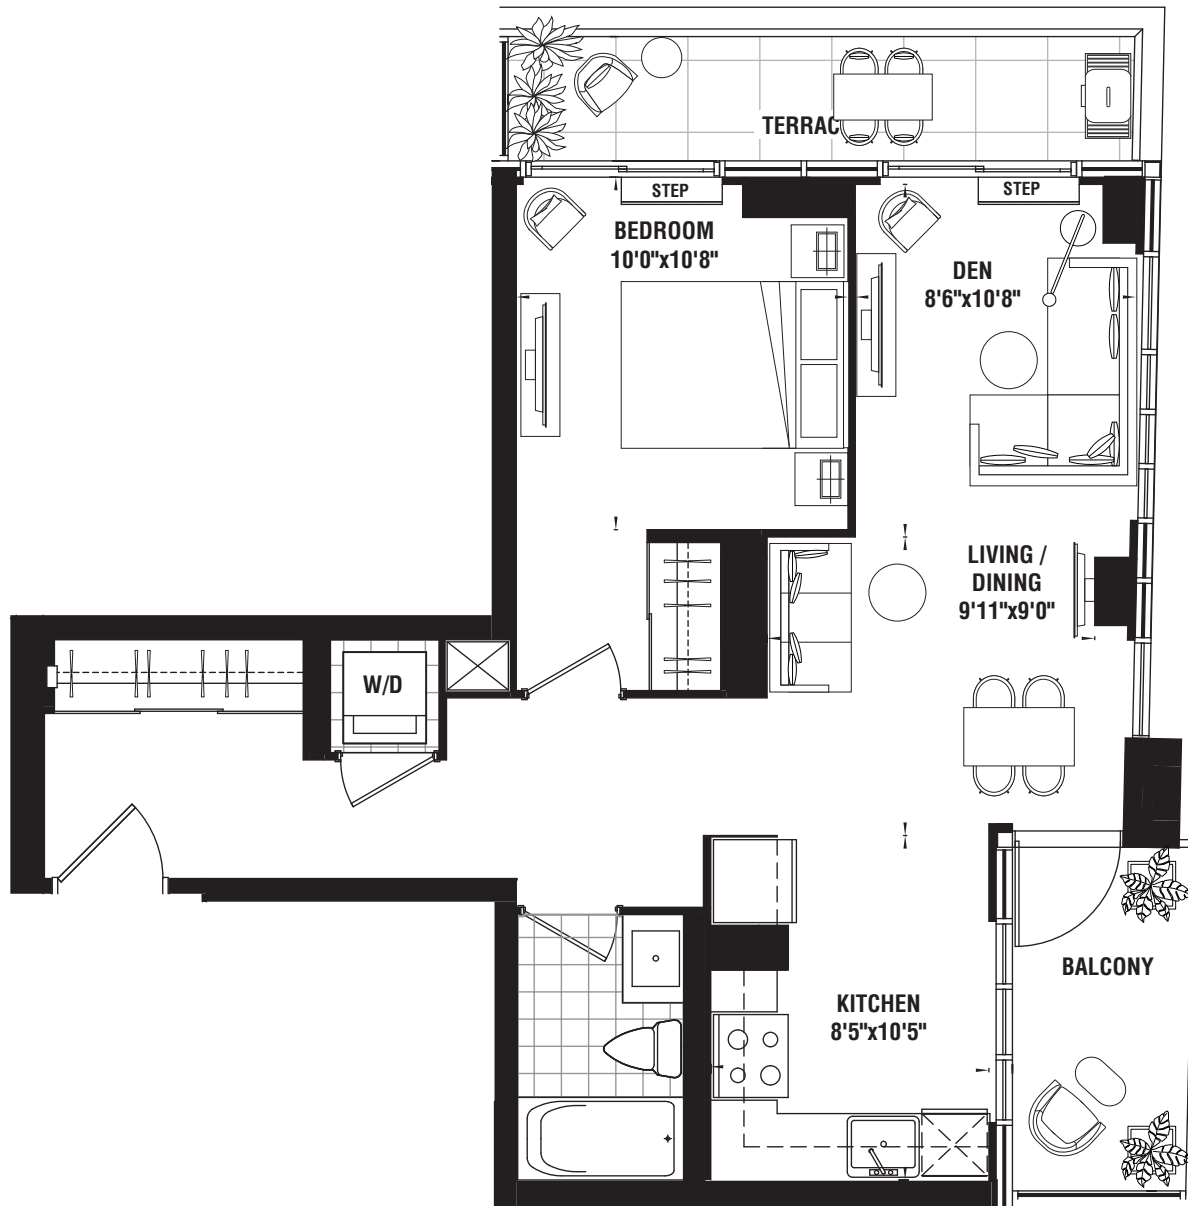

ONE BEDROOM+DEN | 690 sq.ft.

BALCONY 56 SQ. FT. | TERRACE 71 SQ. FT.

FLOOR 5