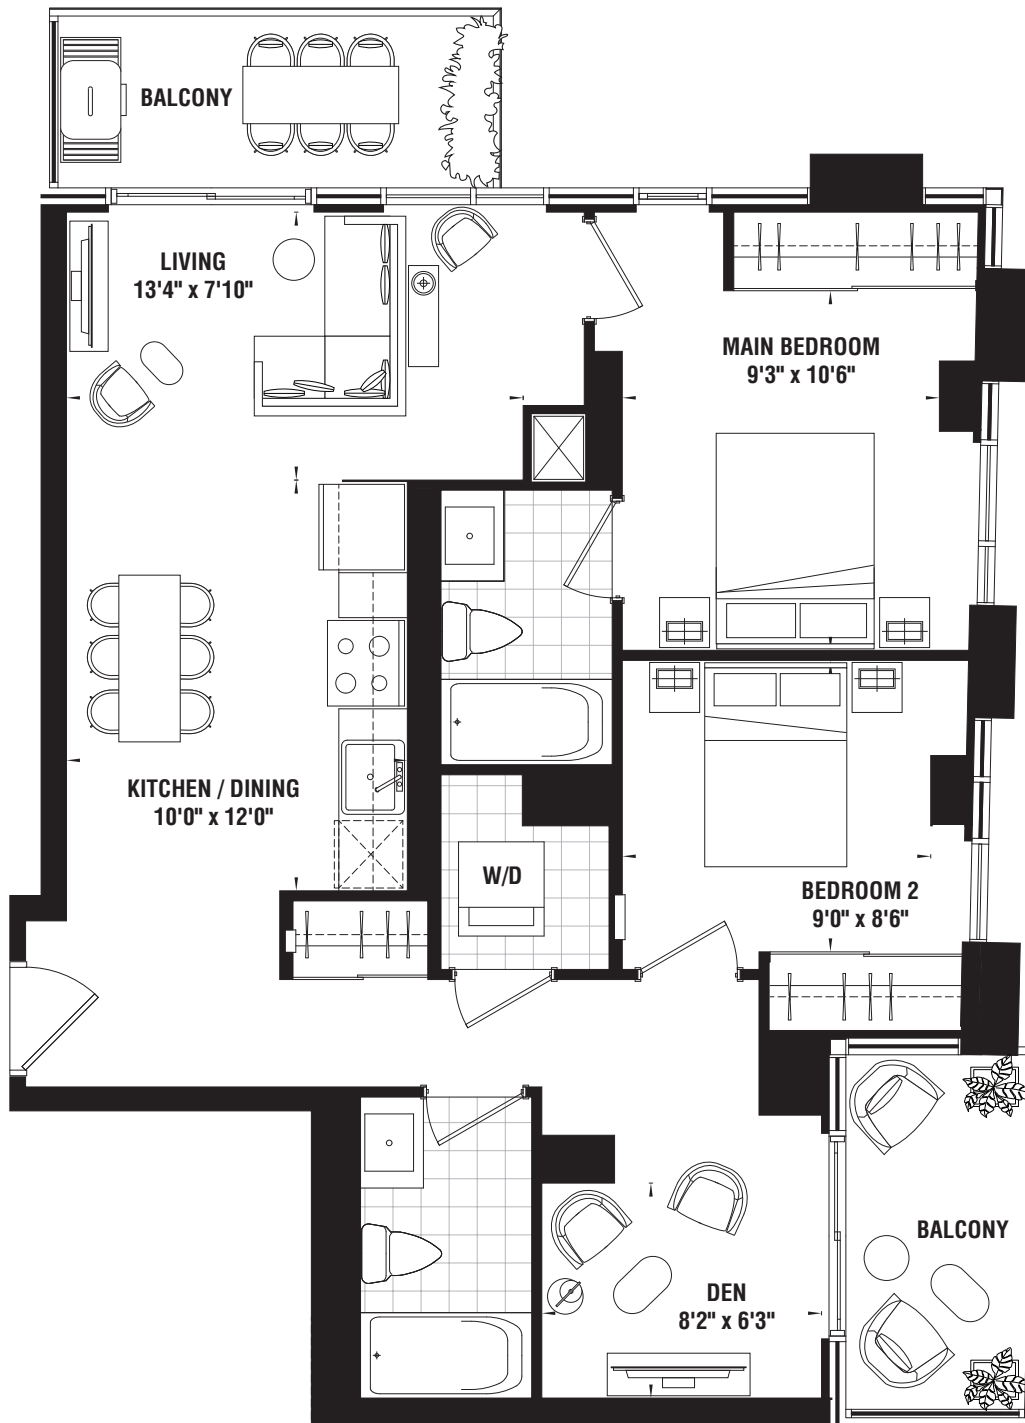

TWO BEDROOM+DEN | 891 sq.ft.

BALCONY 120 (56+64) SQ. FT.

FLOOR 3